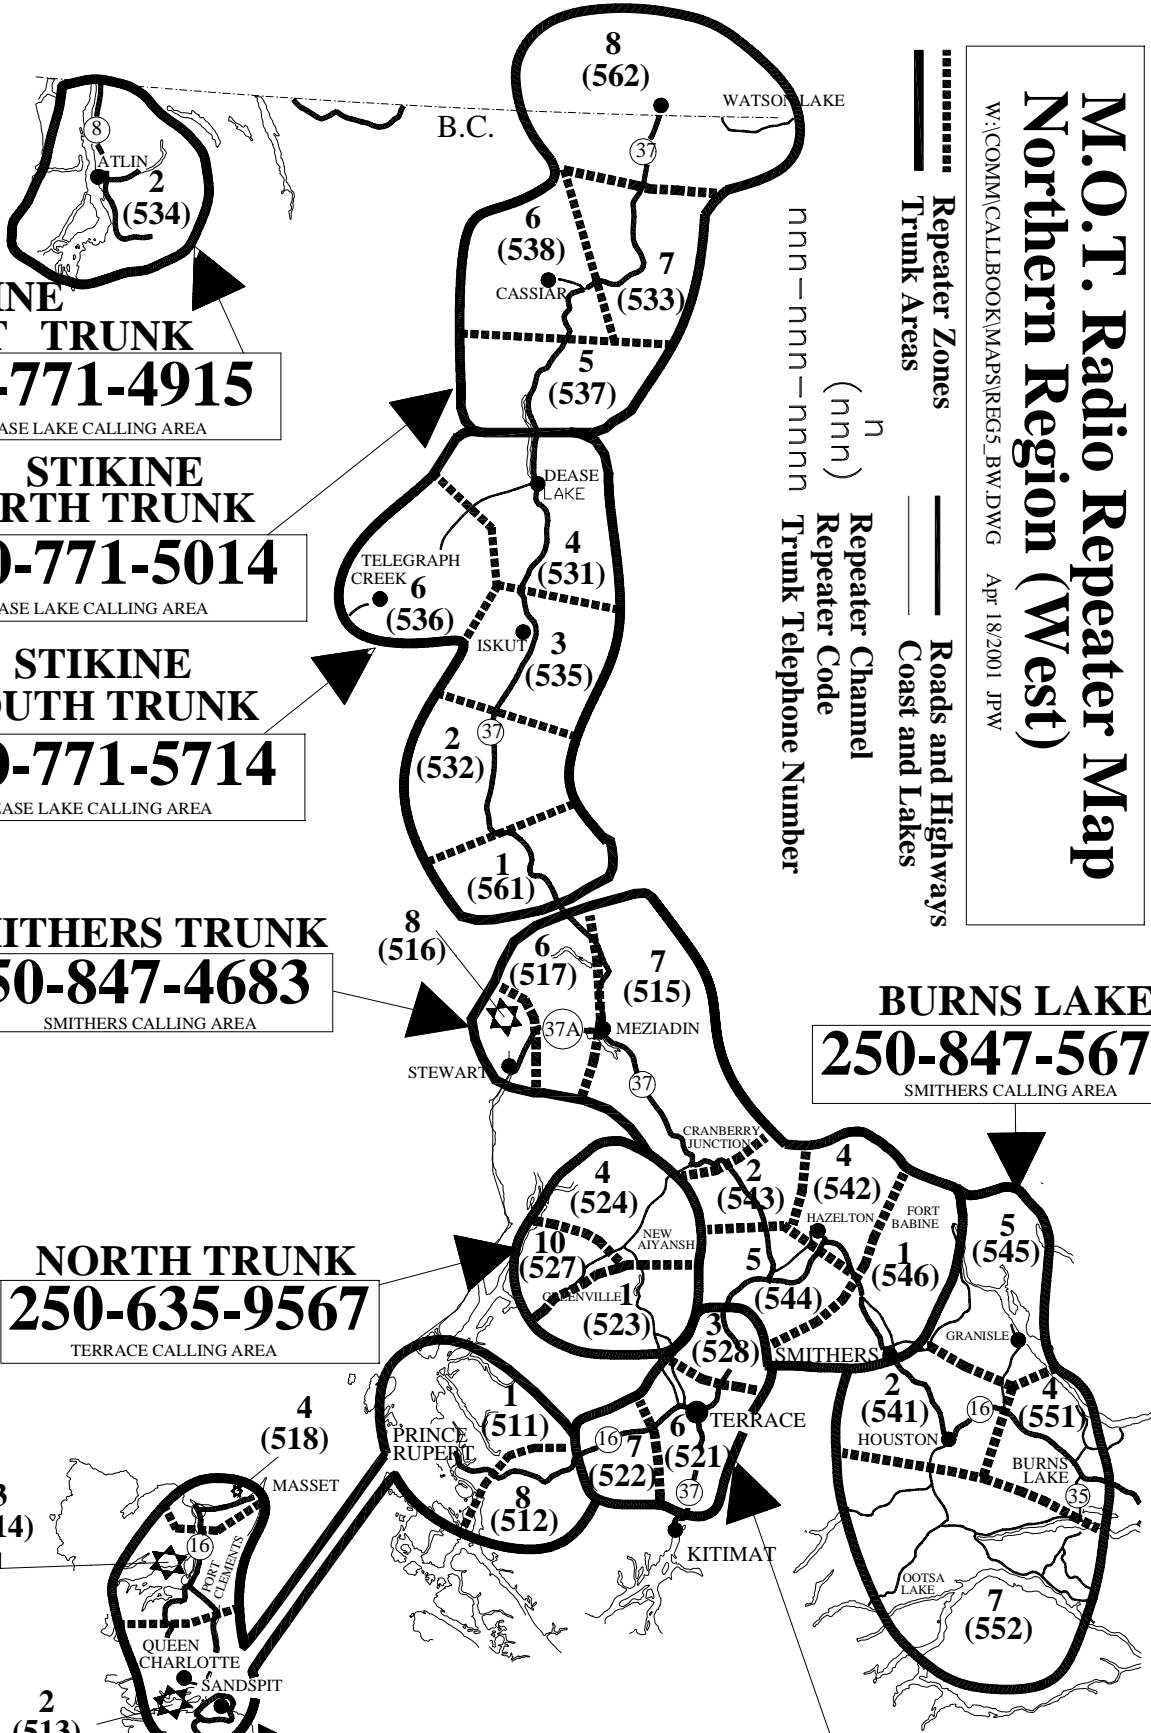

M.O.T. Radio Repeater Map Northern Region (West)

WA:COMM/CALLBOOK/MAPS/REG5_BW.DWG Apr 18/2001 JPW

 Repeater Zones
 Trunk Areas
 Roads and Highways
 Coast and Lakes

(nnn)
 Repeater Channel
 Repeater Code
 nnn-nnn-nnnn
 Trunk Telephone Number

STIKINE WEST TRUNK
250-771-4915
 DEASE LAKE CALLING AREA

STIKINE NORTH TRUNK
250-771-5014
 DEASE LAKE CALLING AREA

STIKINE SOUTH TRUNK
250-771-5714
 DEASE LAKE CALLING AREA

SMITHERS TRUNK
250-847-4683
 SMITHERS CALLING AREA

BURNS LAKE
250-847-5679
 SMITHERS CALLING AREA

NORTH TRUNK
250-635-9567
 TERRACE CALLING AREA

WEST TRUNK
250-635-9386
 TERRACE CALLING AREA

TERRACE TRUNK
250-635-7612
 TERRACE CALLING AREA