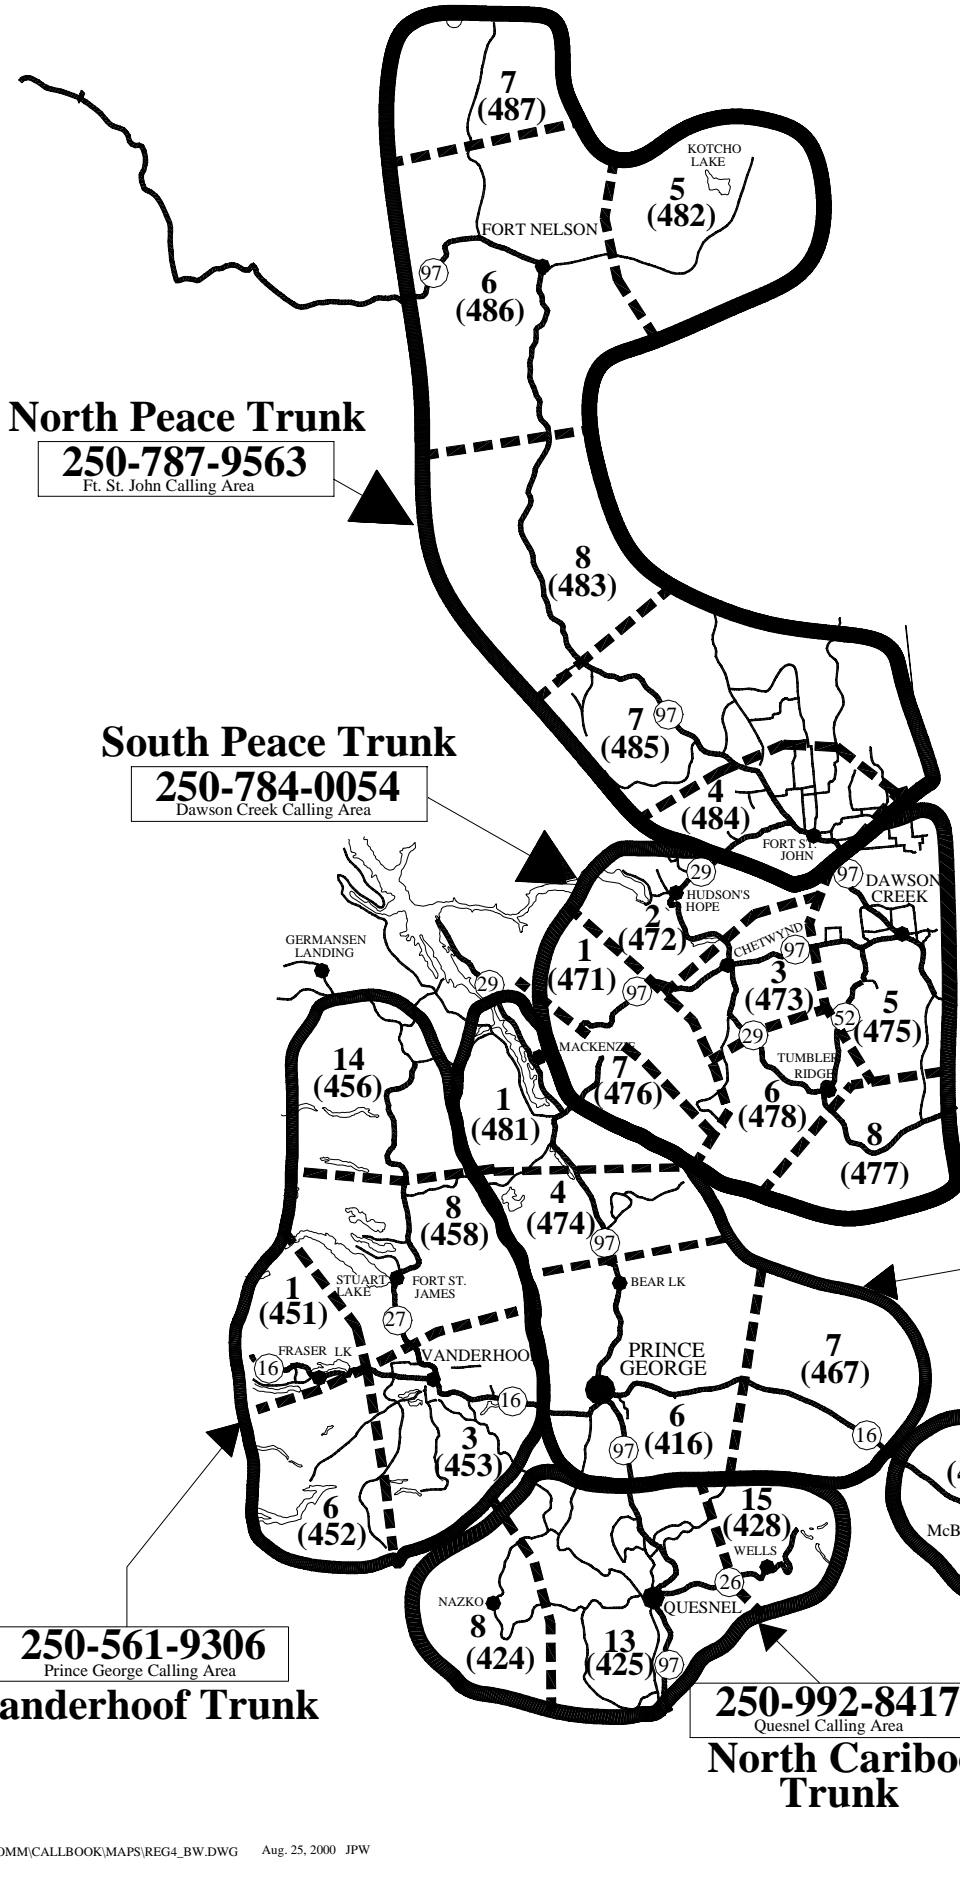

M.O.T. Radio Repeater Map Northern Region (East)

- Main Roads and Highways
 - Secondary Roads
 - Coast and Lakes
 - Repeater Zones
 - Trunk Areas
- Repeater Channel
 (nmn) Repeater Code
 mmm-nmm-nmm Trunk Telephone Number

North Peace Trunk

250-787-9563
Ft. St. John Calling Area

South Peace Trunk

250-784-0054
Dawson Creek Calling Area

Prince George Trunk

250-561-8751
Prince George Calling Area

Robson Trunk

250-569-0361
McBride Calling Area

250-561-9306
Prince George Calling Area

Vanderhoof Trunk

250-992-8417
Quesnel Calling Area

North Cariboo Trunk