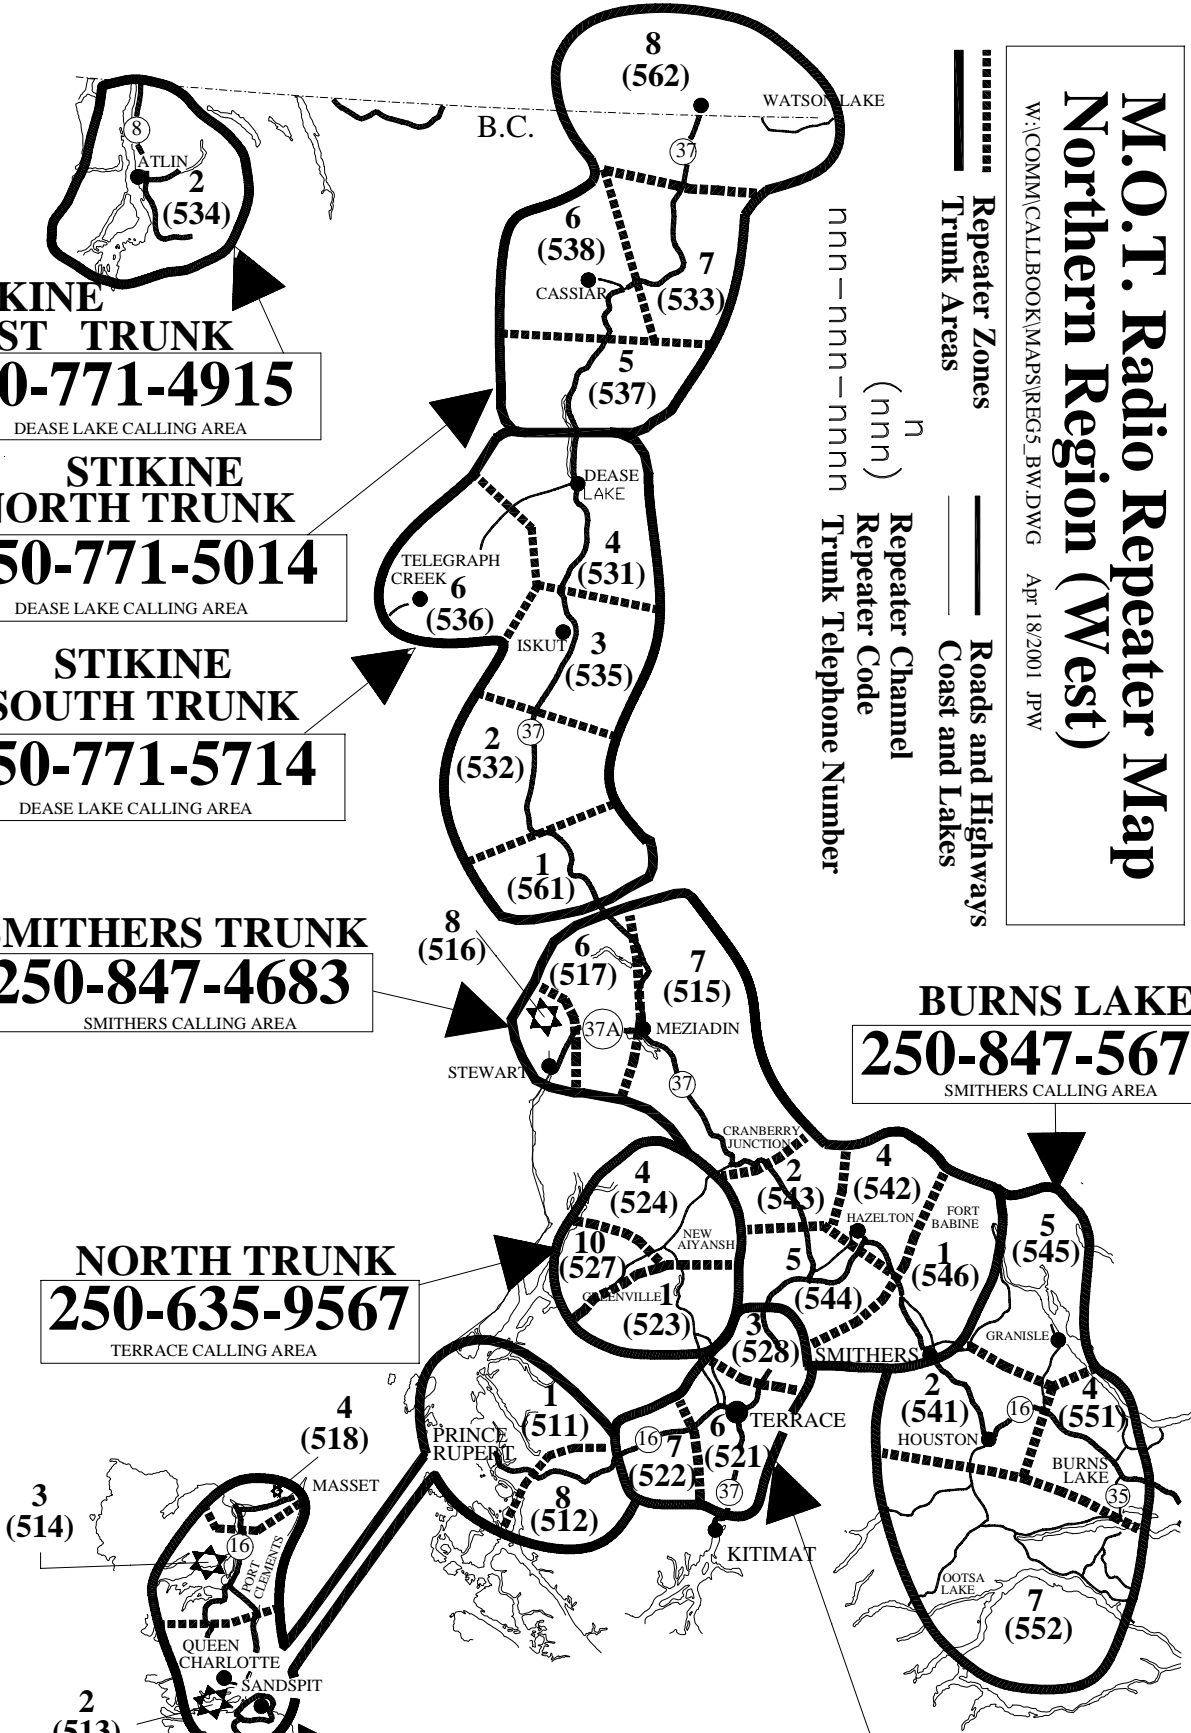

M.O.T. Radio Repeater Map Northern Region (West)

W:\COMM\CALBOOK\MAPS\REG5_BW.DWG Apr 18/2001 JPW

 Repeater Zones
 Trunk Areas
 Roads and Highways
 Coast and Lakes

(nnn)
 Repeater Channel
 Repeater Code
 nnn-nnn-nnnn
 Trunk Telephone Number

STIKINE WEST TRUNK
250-771-4915
 DEASE LAKE CALLING AREA

STIKINE NORTH TRUNK
250-771-5014
 DEASE LAKE CALLING AREA

STIKINE SOUTH TRUNK
250-771-5714
 DEASE LAKE CALLING AREA

SMITHERS TRUNK
250-847-4683
 SMITHERS CALLING AREA

BURNS LAKE
250-847-5679
 SMITHERS CALLING AREA

NORTH TRUNK
250-635-9567
 TERRACE CALLING AREA

WEST TRUNK
250-635-9386
 TERRACE CALLING AREA

TERRACE TRUNK
250-635-7612
 TERRACE CALLING AREA