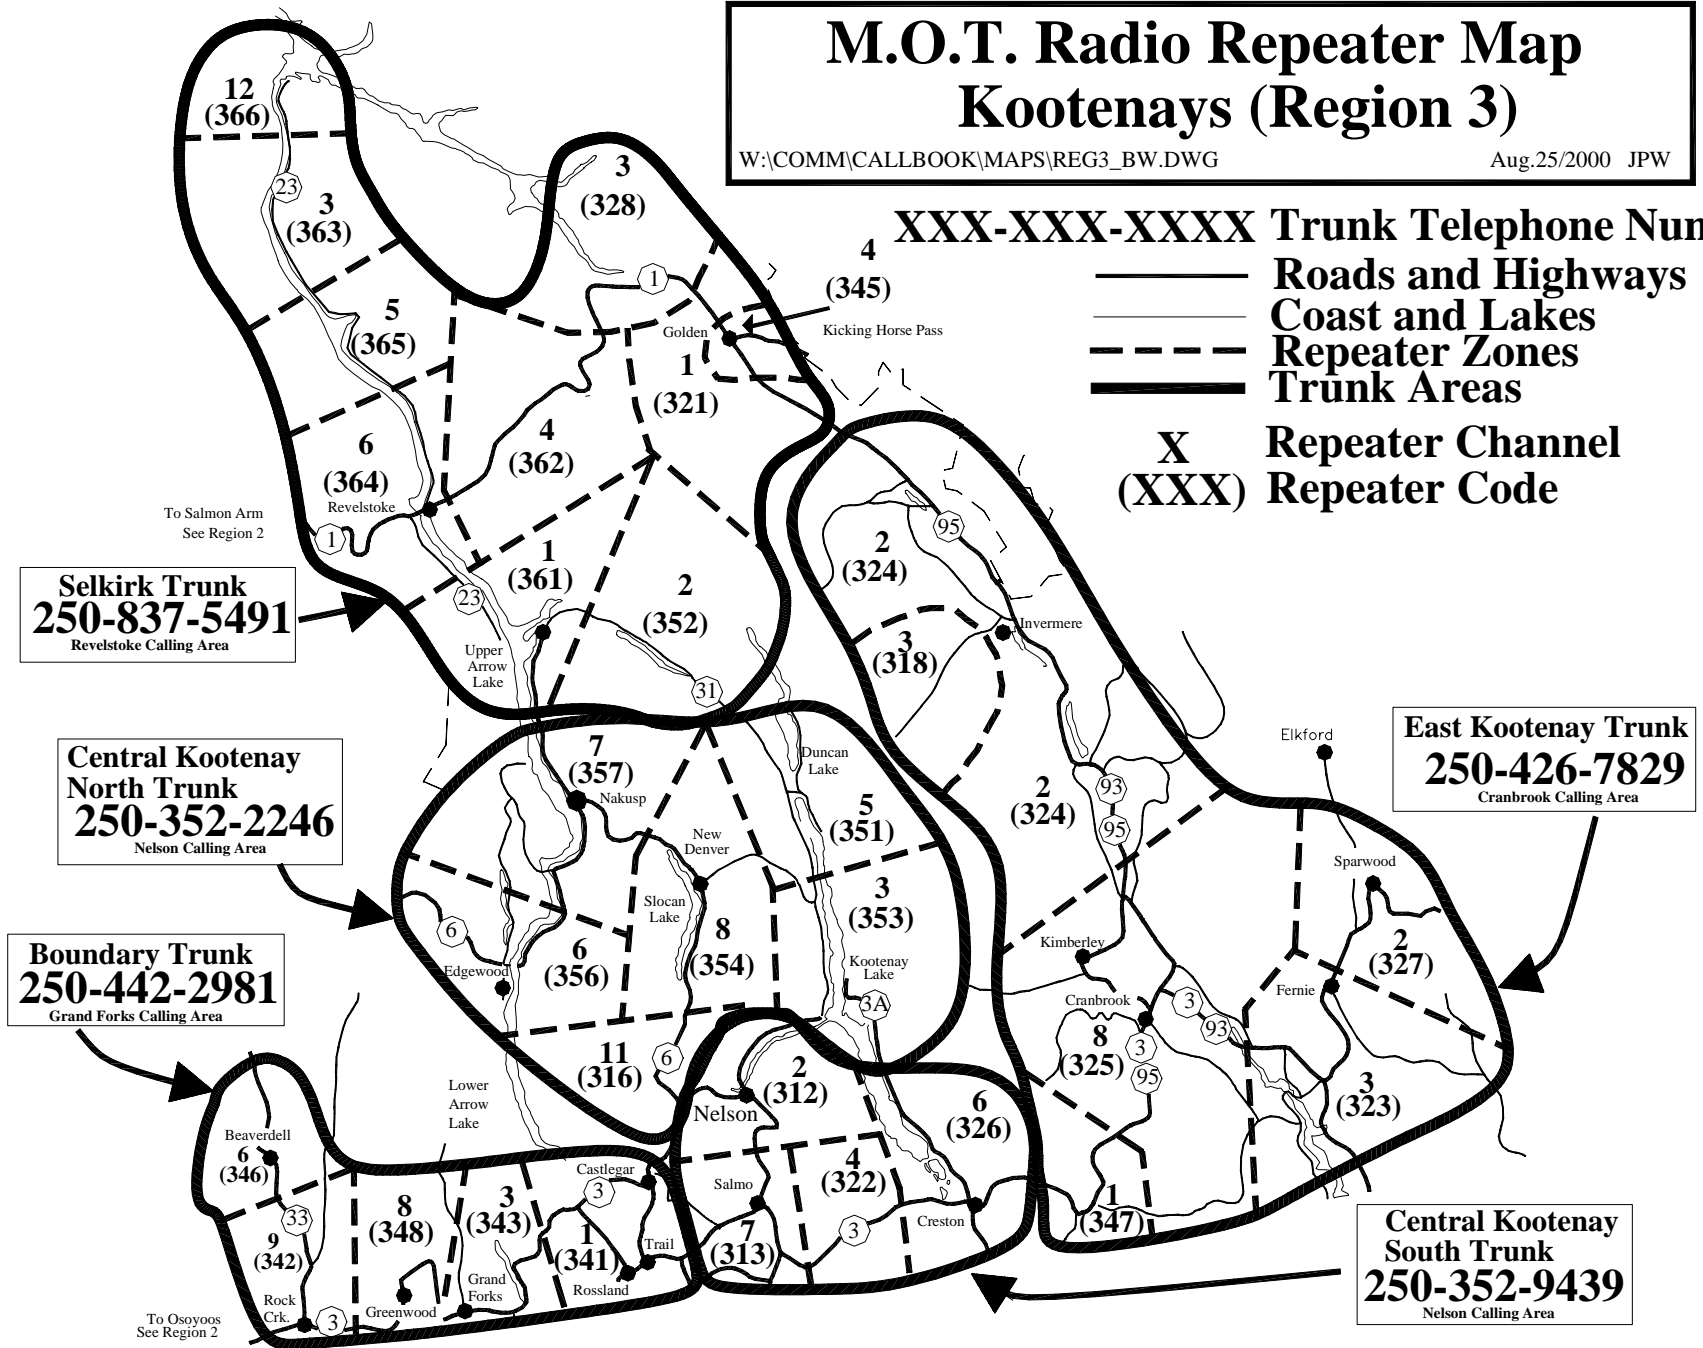

M.O.T. Radio Repeater Map Kootenays (Region 3)

W:\COMM\CALLBOOK\MAPS\REG3_BW.DWG

Aug.25/2000 JPW

XXX-XXX-XXXX Trunk Telephone Number

— Roads and Highways

— Coast and Lakes

- - - Repeater Zones

— Trunk Areas

X Repeater Channel

(XXX) Repeater Code

Selkirk Trunk
250-837-5491
Revelstoke Calling Area

Central Kootenay North Trunk
250-352-2246
Nelson Calling Area

Boundary Trunk
250-442-2981
Grand Forks Calling Area

East Kootenay Trunk
250-426-7829
Cranbrook Calling Area

Central Kootenay South Trunk
250-352-9439
Nelson Calling Area