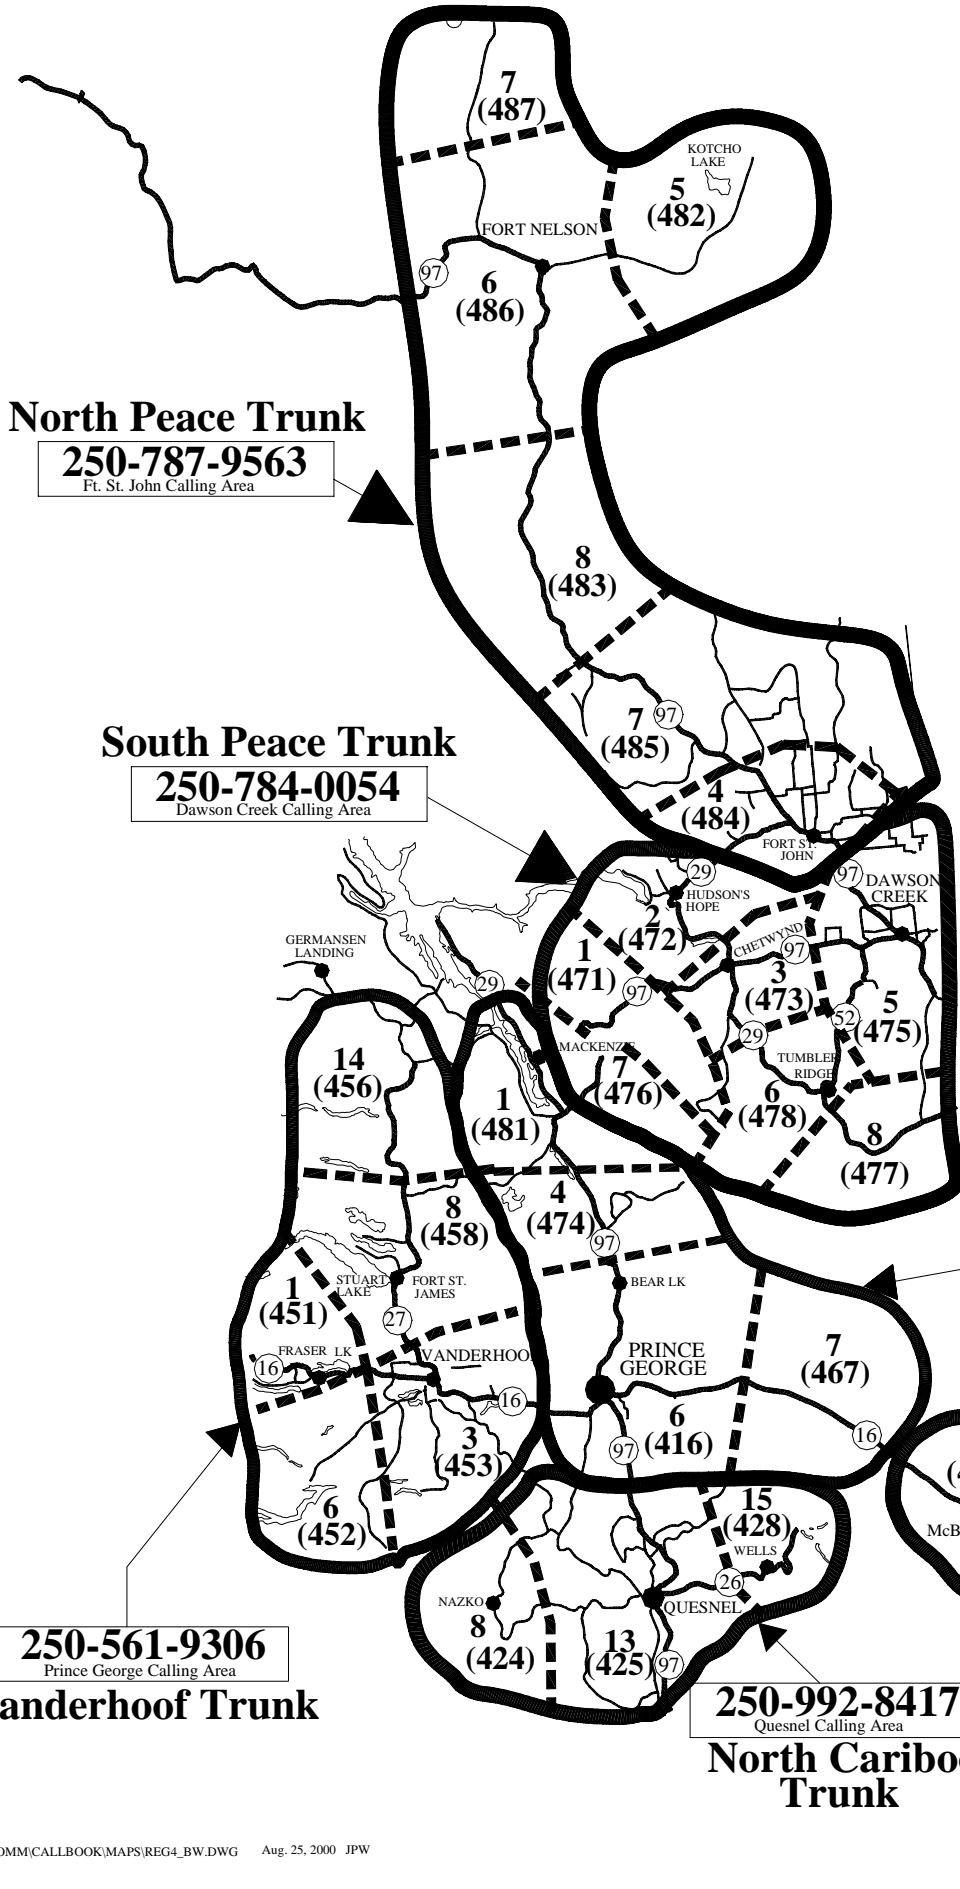

M.O.T. Radio Repeater Map Northern Region (East)

- Main Roads and Highways
 - Secondary Roads
 - Coast and Lakes
 - Repeater Zones
 - Trunk Areas
- n Repeater Channel
 (nnn) Repeater Code
 mmm-nnn-nnn Trunk Telephone Number

North Peace Trunk

250-787-9563
Ft. St. John Calling Area

South Peace Trunk

250-784-0054
Dawson Creek Calling Area

Prince George Trunk

250-561-8751
Prince George Calling Area

Robson Trunk

250-569-0361
McBride Calling Area

250-561-9306
Prince George Calling Area

Vanderhoof Trunk

250-992-8417
Quesnel Calling Area

North Cariboo Trunk